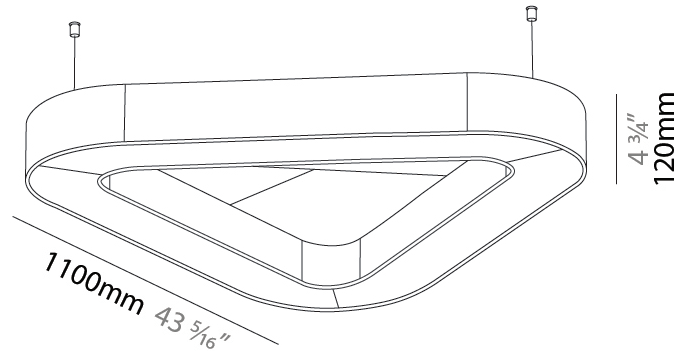

GENERAL

Series: Victory Acoustic
Partner: Prolicht
Division: Architectural
Installation: Suspension
Product Type: Acoustic
Mounting Location: Ceiling
Light Distribution: Direct

PHYSICAL

Shape: Round
Length (mm): 1100
Length (in): 43 ⁵/₁₆
Width (mm): 1012
Width (in): 39 ¹³/₁₆
Height (mm): 120
Height (in): 4 ³/₄

Diffuser: [PMMA - Opal / Micro-Prism](#)
Fixture Finish: [SSR / BKV / CWI / CRY / HAB / UFT / ITA / RUA / FTG / MYG / LOD / PUS / FRO / FUP / KIA / POP / BLS / SPG / MEY / GOH / CHC / COM / ABZ / JAG / OBR / MOS / ROR](#)

Acoustic Finish: [SFW / CYW / SEE / SYN / MTS / PMB / TTN / CYB / STO / DPE / BES / SHB / ARE / ANE / VRD / CRF](#)

Fixture Material: Aluminum
Primary Material: Acoustic
Cable Details: [2000mm / 78 3/4" or 6000mm / 236 1/4" Transparent Cable](#)

ELECTRICAL

Lamp Type: LED (Zhaga Standard)
Input Wattage (W): 44.1
Total Output Wattage (W): 40
Dimming: Non-Dimmable
Driver Included: Yes
Driver Location: Integrated
Driver Type: Constant Current - Universal
Driver Class: Class 2
Input Voltage (V): 120 - 277

LED

Color Temperature (°K): 2700 / 3000 / 3500 / 4000
Max. Delivered Lumen (lm): 3734 / 3865 / 4538 / 3929
Nominal Lumen (lm): 5745 / 5946 / 6982 / 6045
CRI: >90 CRI
Lamp Life (hrs): 50000

OPTICAL

RATINGS AND CERTIFICATIONS

Certified By: CSA Certified to UL and CSA Standards
IP rating: IP20