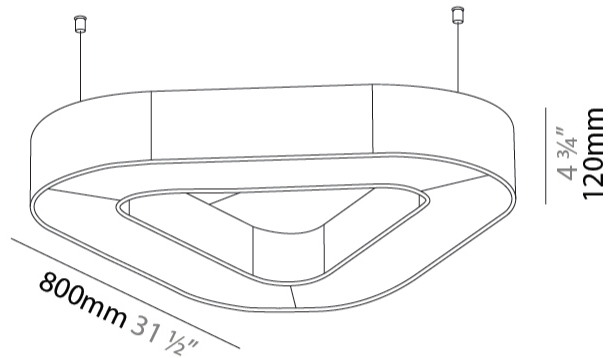

#### PHYSICAL

Shape: Round
Length (mm): 800
Length (in): 31 1/2
Width (mm): 752
Width (in): 29 5/8
Height (mm): 120
Height (in): 4 3/4
Diffuser: PMMA - Opal / Micro-Prism
Fixture Finish: SSR / BKV / CWI / CRY / HAB / UFT / ITA / RUA / FTG / MYG / LOD / PUS / FRO / FUP / KIA / POP / BLS / SPG / MEY / GOH / CHC / COM / ABZ / JAG / OBR / MOS / ROR
Acoustic Finish: SFW / CYW / SEE / SYN / MTS / PMB / TTN / CYB / STO / DPE / BES / SHB / ARE / ANE / VRD / CRF
Fixture Material: Aluminum
Primary Material: Acoustic
Cable Details: 2000mm / 78 3/4" or 6000mm / 236 1/4" Transparent Cable

#### PHYSICAL

Shape: Round
Length (mm): 1100
Length (in): 43 <sup>5</sup> / <sub>16</sub>
Width (mm): 1012
Width (in): 39 <sup>13</sup> / <sub>16</sub>
Height (mm): 120
Height (in): 4 <sup>3</sup> / <sub>4</sub>