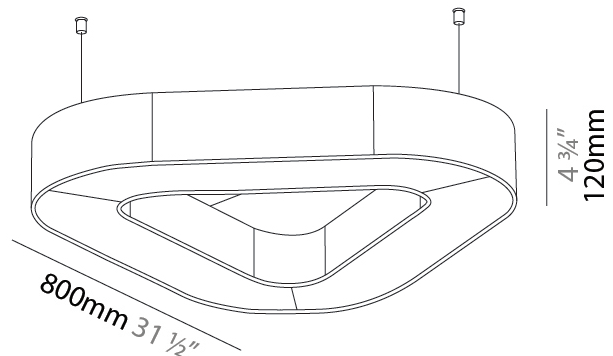

GENERAL

Series: Victory Acoustic
Partner: Prolicht
Division: Architectural
Installation: Suspension
Product Type: Acoustic
Mounting Location: Ceiling
Light Distribution: Direct

PHYSICAL

Shape: Round
Length (mm): 800
Length (in): 31 1/2
Width (mm): 752
Width (in): 29 5/8
Height (mm): 120
Height (in): 4 3/4

Diffuser: [PMMA - Opal / Micro-Prism](#)
Fixture Finish: [SSR / BKV / CWI / CRY / HAB / UFT / ITA / RUA / FTG / MYG / LOD / PUS / FRO / FUP / KIA / POP / BLS / SPG / MEY / GOH / CHC / COM / ABZ / JAG / OBR / MOS / ROR](#)

Acoustic Finish: [SFW / CYW / SEE / SYN / MTS / PMB / TTN / CYB / STO / DPE / BES / SHB / ARE / ANE / VRD / CRF](#)

Fixture Material: Aluminum
Primary Material: Acoustic
Cable Details: 2000mm / 78 3/4" or 6000mm / 236 1/4" Transparent Cable

ELECTRICAL

Lamp Type: LED (Zhaga Standard)
Input Wattage (W): 44.1
Total Output Wattage (W): 40
Dimming: [Non-Dimmable](#)
Driver Included: Yes
Driver Location: Integrated
Driver Type: Constant Current - Universal
Driver Class: Class 2
Input Voltage (V): 120 - 277

LED

Color Temperature (°K): [2700 / 3000 / 3500 / 4000](#)
Max. Delivered Lumen (lm): Max. 4433
Nominal Lumen (lm): Max. 6045
CRI: >90 CRI
Lamp Life (hrs): 50000

OPTICAL

RATINGS AND CERTIFICATIONS

Certified By: CSA Certified to UL and CSA Standards
IP rating: IP20