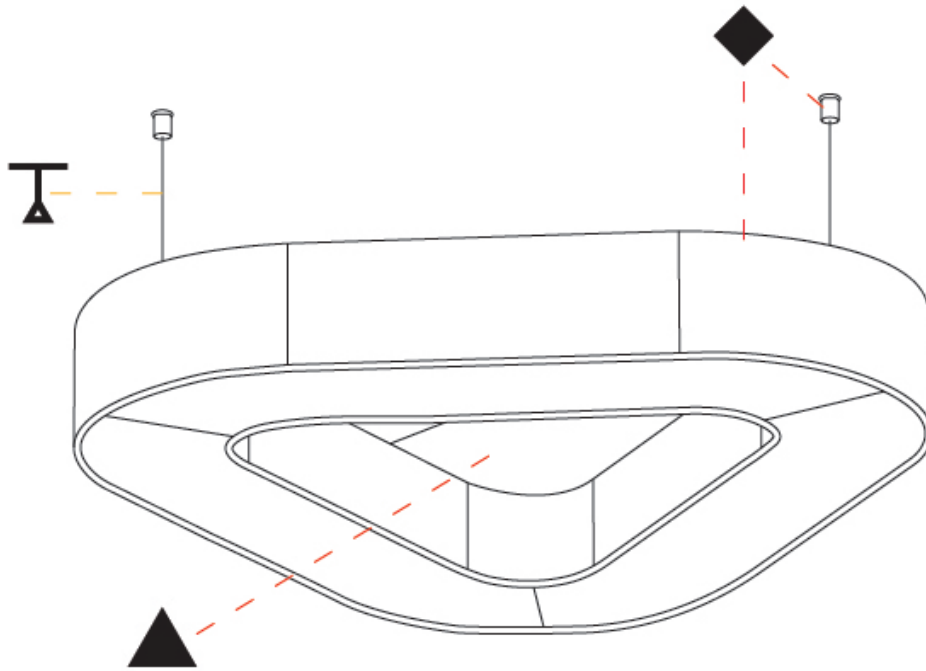

#### PHYSICAL

Shape: Round
Length (mm): 800
Length (in): 31 1/2
Width (mm): 752
Width (in): 29 5/8
Height (mm): 120
Height (in): 4 3/4
Diffuser: PMMA - Opal / Micro-Prism
Fixture Finish: SSR / BKV / CWI / CRY / HAB / UFT / ITA / RUA / FTG / MYG / LOD / PUS / FRO / FUP / KIA / POP / BLS / SPG / MEY / GOH / CHC / COM / ABZ / JAG / OBR / MOS / ROR
Acoustic Finish: SFW / CYW / SEE / SYN / MTS / PMB / TTN / CYB / STO / DPE / BES / SHB / ARE / ANE / VRD / CRF
Fixture Material: Aluminum
Primary Material: Acoustic
Cable Details: 2000mm / 78 3/4" or 6000mm / 236 1/4" Transparent Cable