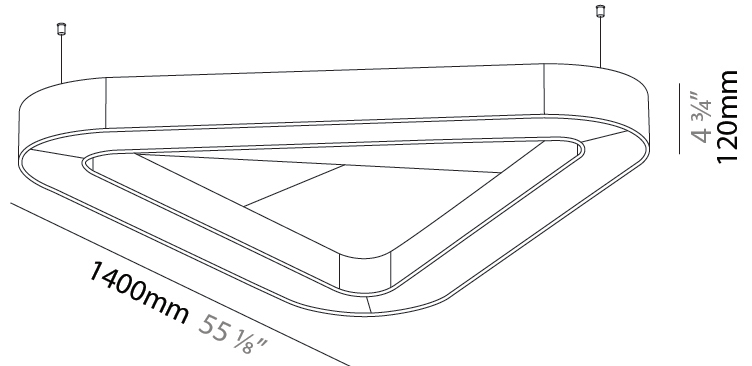

GENERAL

Series: Victory Acoustic
Partner: Prolicht
Division: Architectural
Installation: Suspension
Product Type: Acoustic
Mounting Location: Ceiling
Light Distribution: Direct

PHYSICAL

Shape: Round
Length (mm): 1400
Length (in): 55 1/8
Width (mm): 1271
Width (in): 50 1/16
Height (mm): 120
Height (in): 4 3/4

Diffuser: [PMMA - Opal / Micro-Prism](#)
Fixture Finish: [SSR / BKV / CWI / CRY / HAB / UFT / ITA / RUA / FTG / MYG / LOD / PUS / FRO / FUP / KIA / POP / BLS / SPG / MEY / GOH / CHC / COM / ABZ / JAG / OBR / MOS / ROR](#)

Acoustic Finish: [SFW / CYW / SEE / SYN / MTS / PMB / TTN / CYB / STO / DPE / BES / SHB / ARE / ANE / VRD / CRF](#)

Fixture Material: Aluminum
Primary Material: Acoustic
Cable Details: [2000mm / 78 3/4" or 6000mm / 236 1/4" Transparent Cable](#)

ELECTRICAL

Lamp Type: LED (Zhaga Standard)
Input Wattage (W): 58.7
Total Output Wattage (W): 53.7
Dimming: [Non-Dimmable](#)
Driver Included: Yes
Driver Location: Integrated
Driver Type: Constant Current - Universal
Driver Class: Class 2
Input Voltage (V): 120 - 277

LED

Color Temperature (°K): [2700 / 3000 / 3500 / 4000](#)
Max. Delivered Lumen (lm): [4979 / 5153 / 6051 / 5239](#)
Nominal Lumen (lm): [7660 / 7928 / 9309 / 8060](#)
CRI: >90 CRI
Lamp Life (hrs): 50000

OPTICAL

RATINGS AND CERTIFICATIONS

Certified By: CSA Certified to UL and CSA Standards
IP rating: IP20